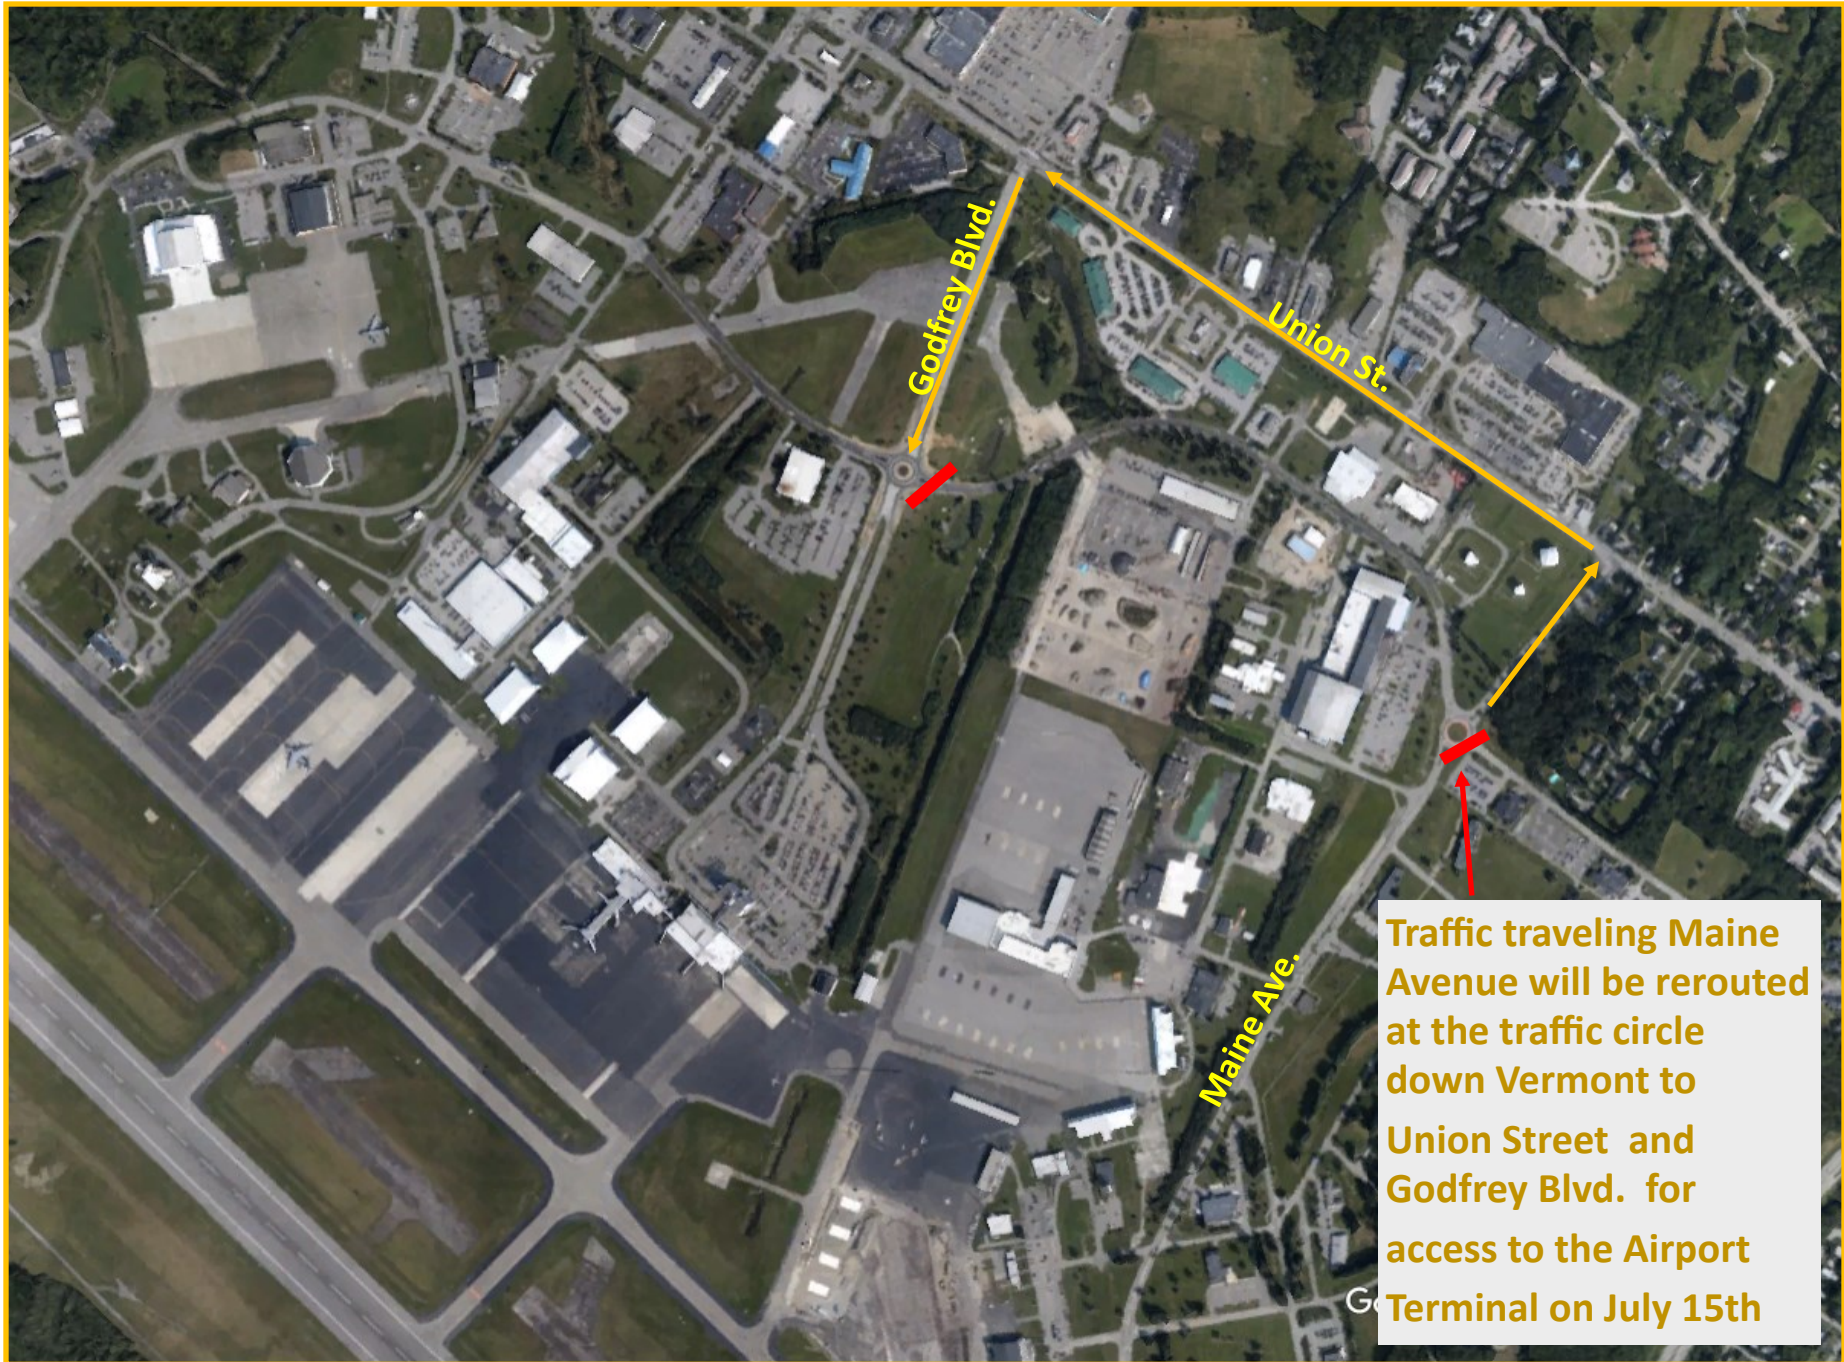

Bangor International Airport Access from Maine Avenue Closed on July 15, 2017

Traffic traveling Maine Avenue will be rerouted at the traffic circle down Vermont to Union Street and Godfrey Blvd. for access to the Airport Terminal on July 15th